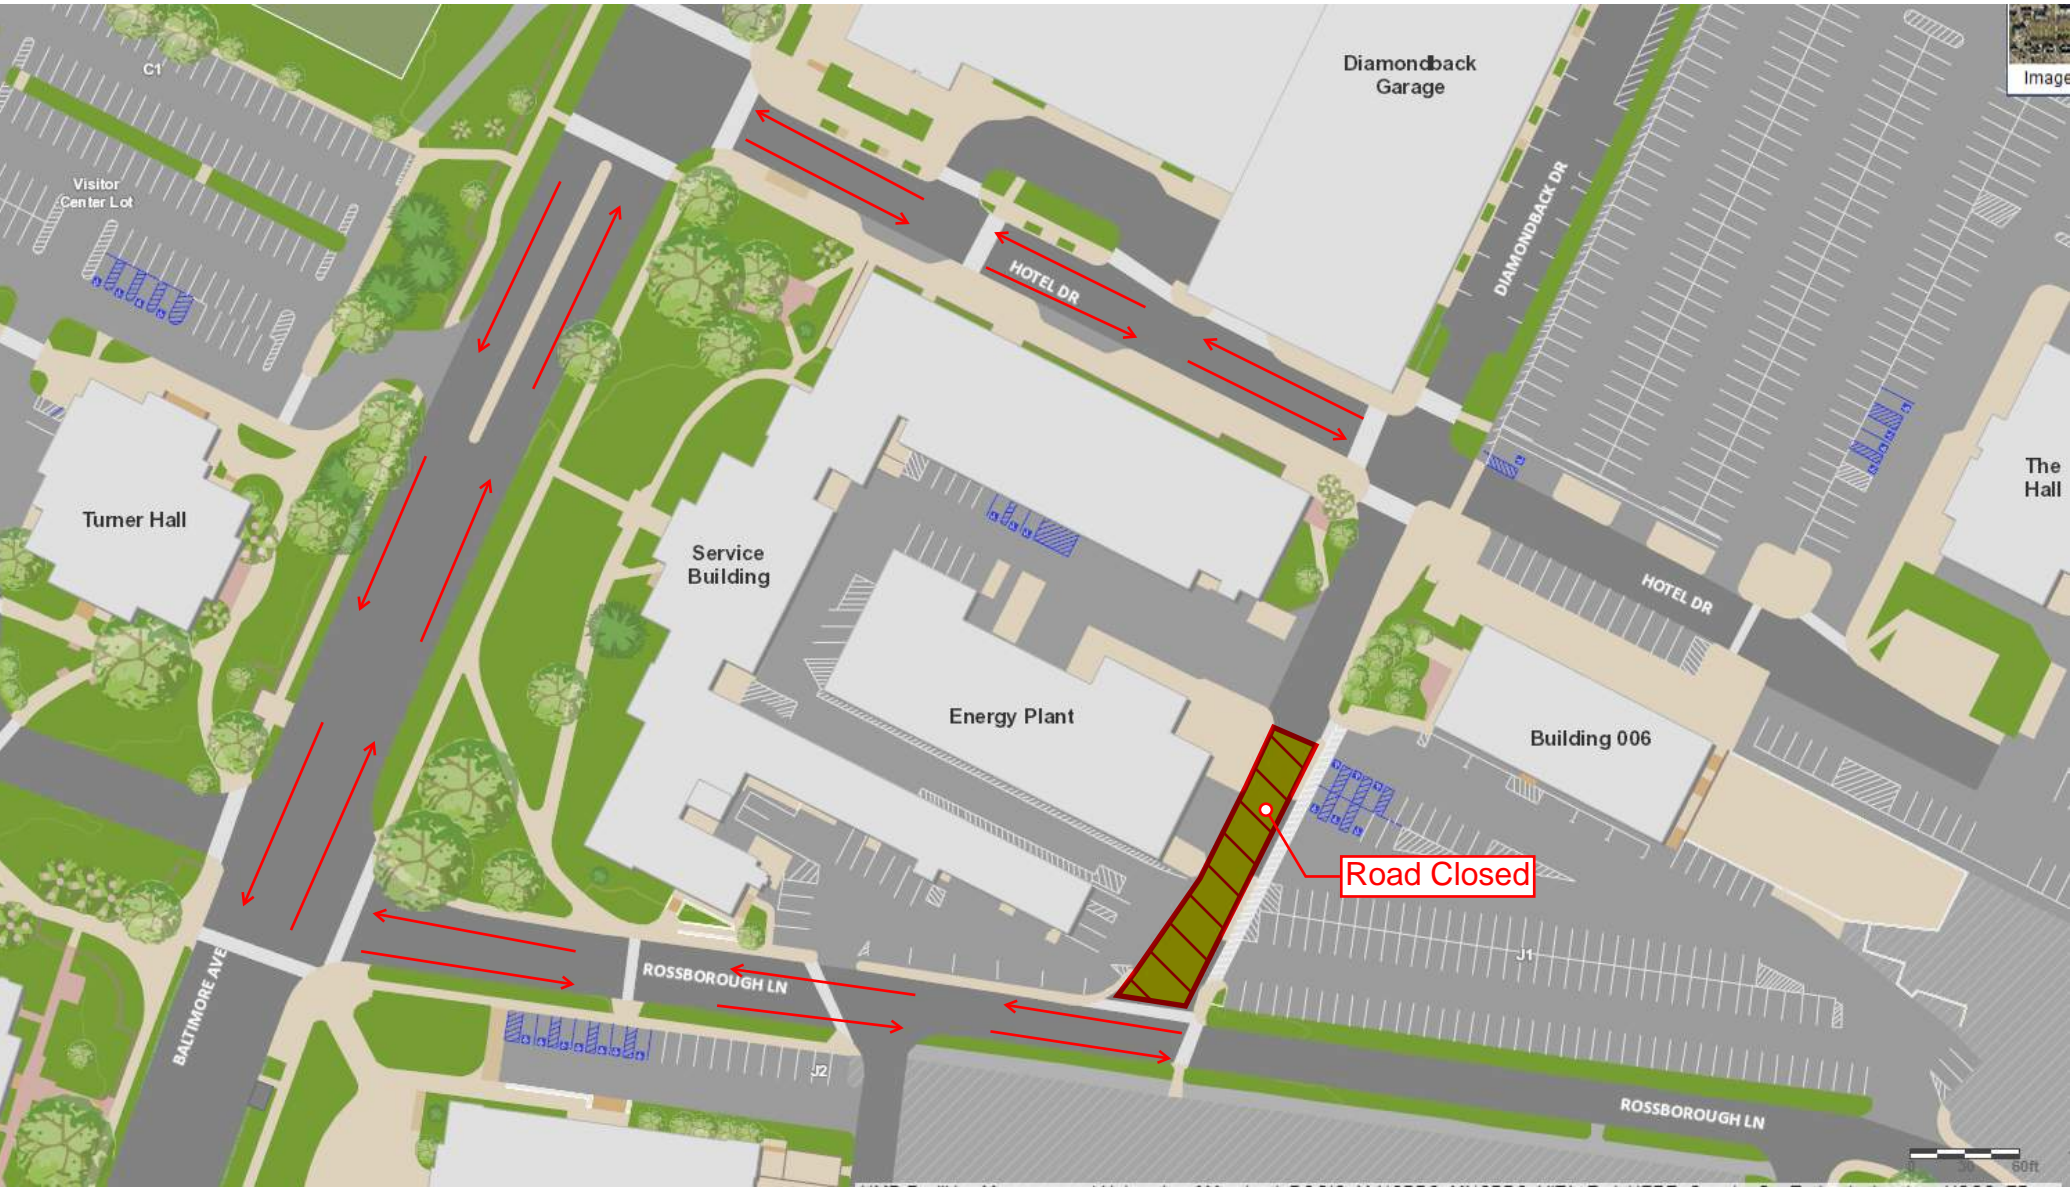

Image

Turner Hall

Service Building

Energy Plant

Building 006

Road Closed

Diamondback Garage

The Hall

60ft

C1

Visitor Center Lot

HOTEL DR

DIAMONDBACK DR

HOTEL DR

BALTIMORE AVE

ROSSBOROUGH LN