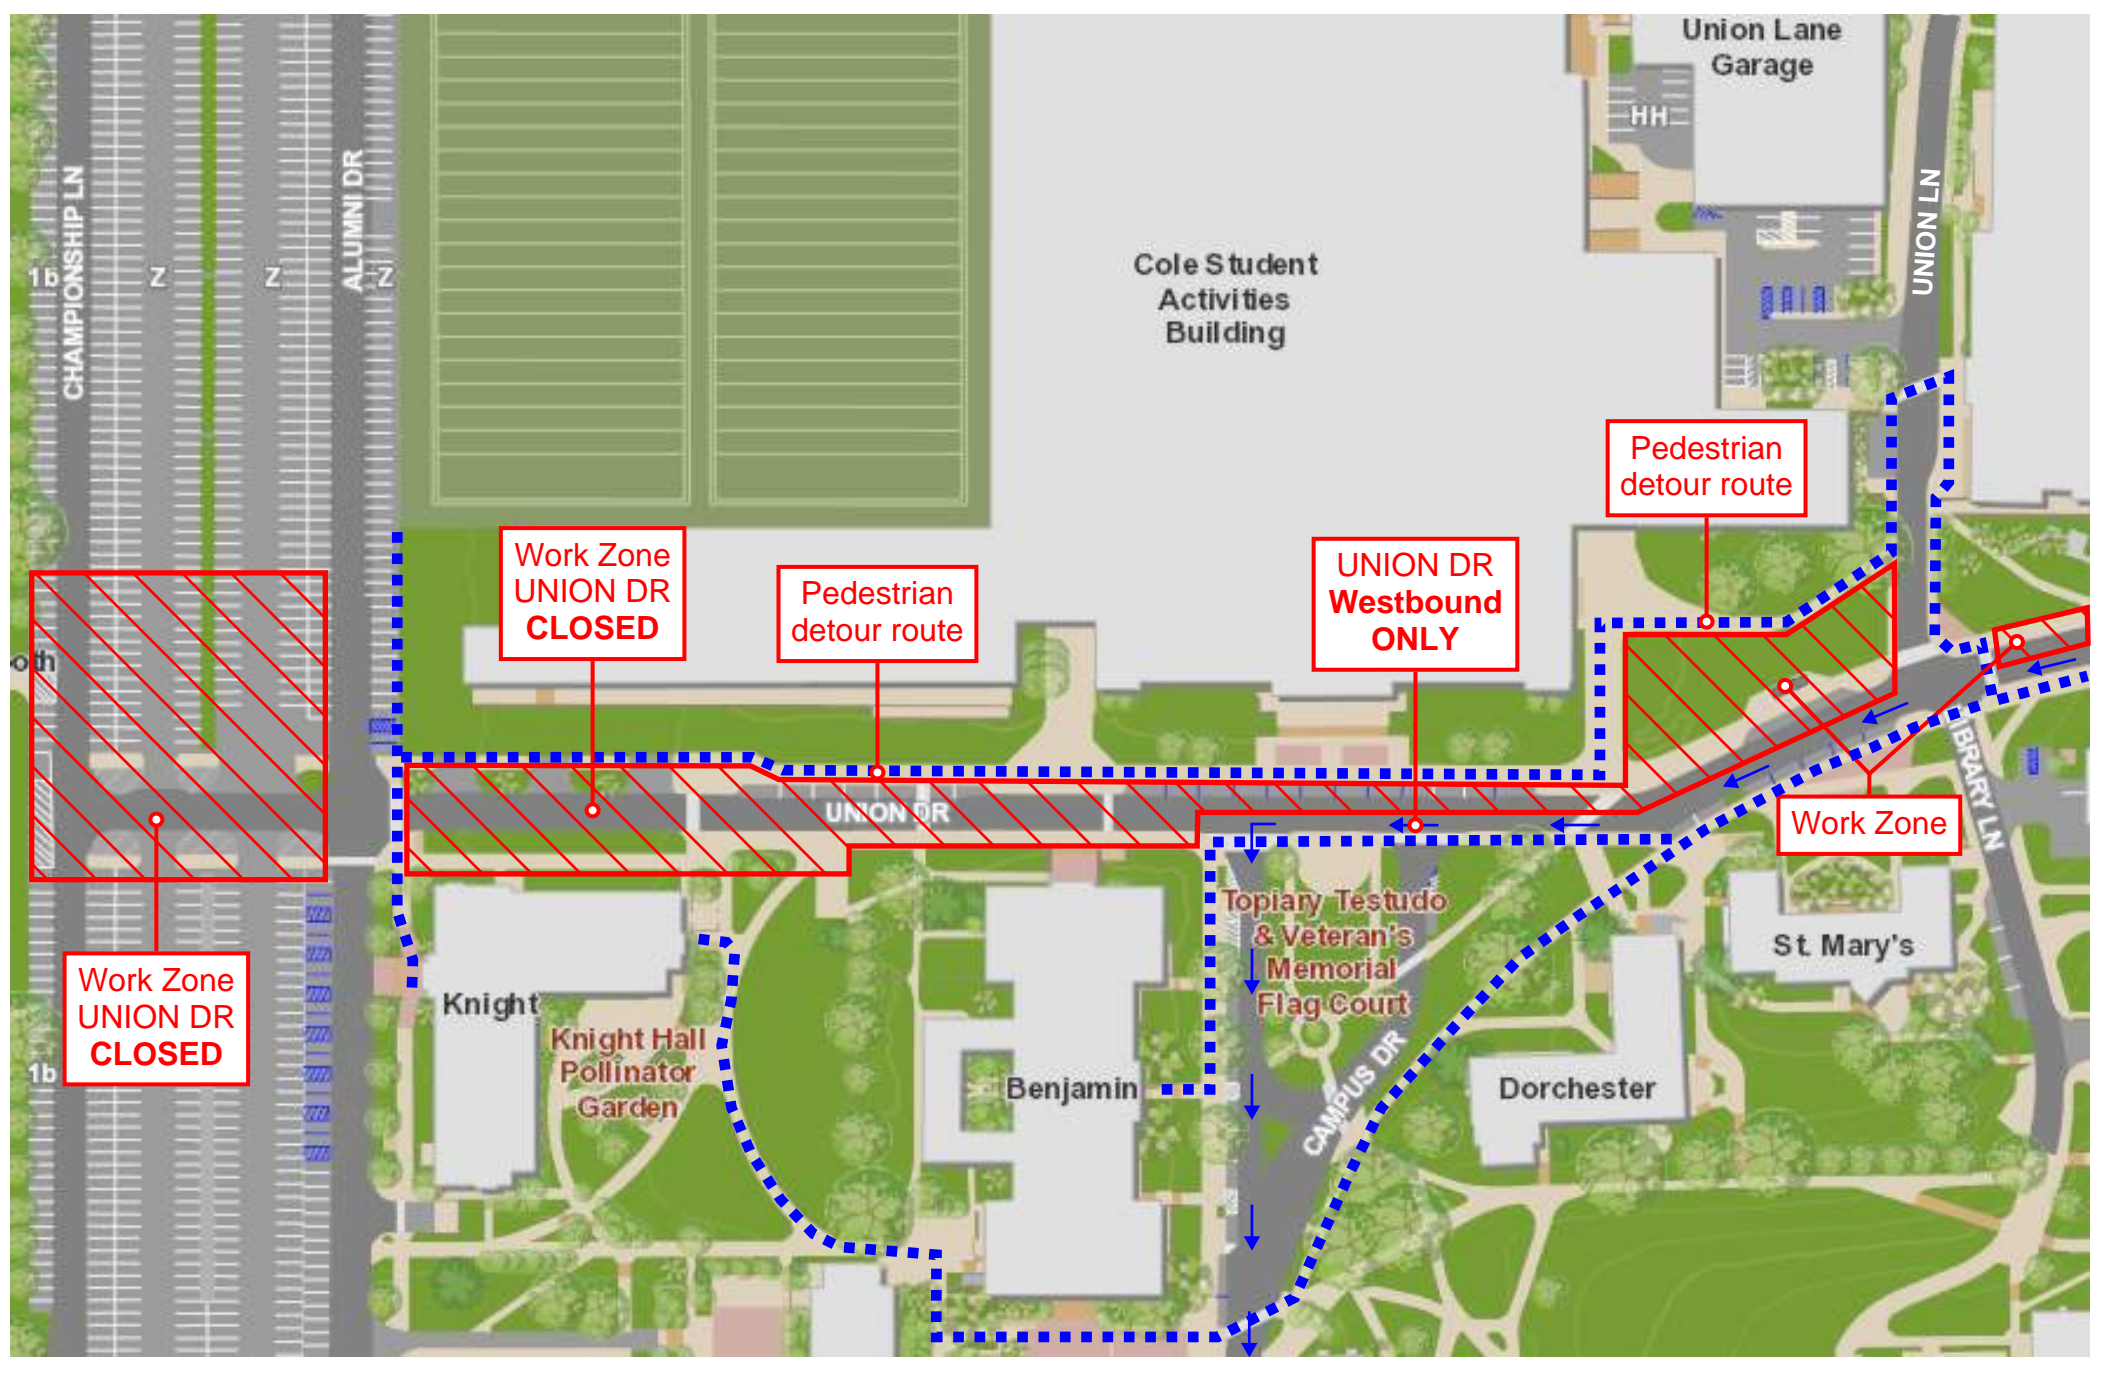

CHAMPIONSHIP LN

ALUMNI DR

Union Lane Garage

UNION LN

Cole Student Activities Building

Pedestrian detour route

Work Zone UNION DR CLOSED

Pedestrian detour route

UNION DR Westbound ONLY

Work Zone

Work Zone UNION DR CLOSED

UNION DR

LIBRARY LN

Topiary Testudo & Veteran's Memorial Flag Court

Knight

Knight Hall Pollinator Garden

Pedestrian
detour route

CAMPUS DR
Westbound
ONLY

UNION LN

Stamp
Student
Union

Nyumburu
Cultural
Center

Microbiology

Hombake
Plaza

Frederick
Douglass
Square

Reckord Armory

Turner Hall

BALTIMORE AVE

ONE WAY EAST

Sidewalk CLOSED

Rossborough Lane CLOSED

Sidewalk CLOSED

Pedestrian detour route