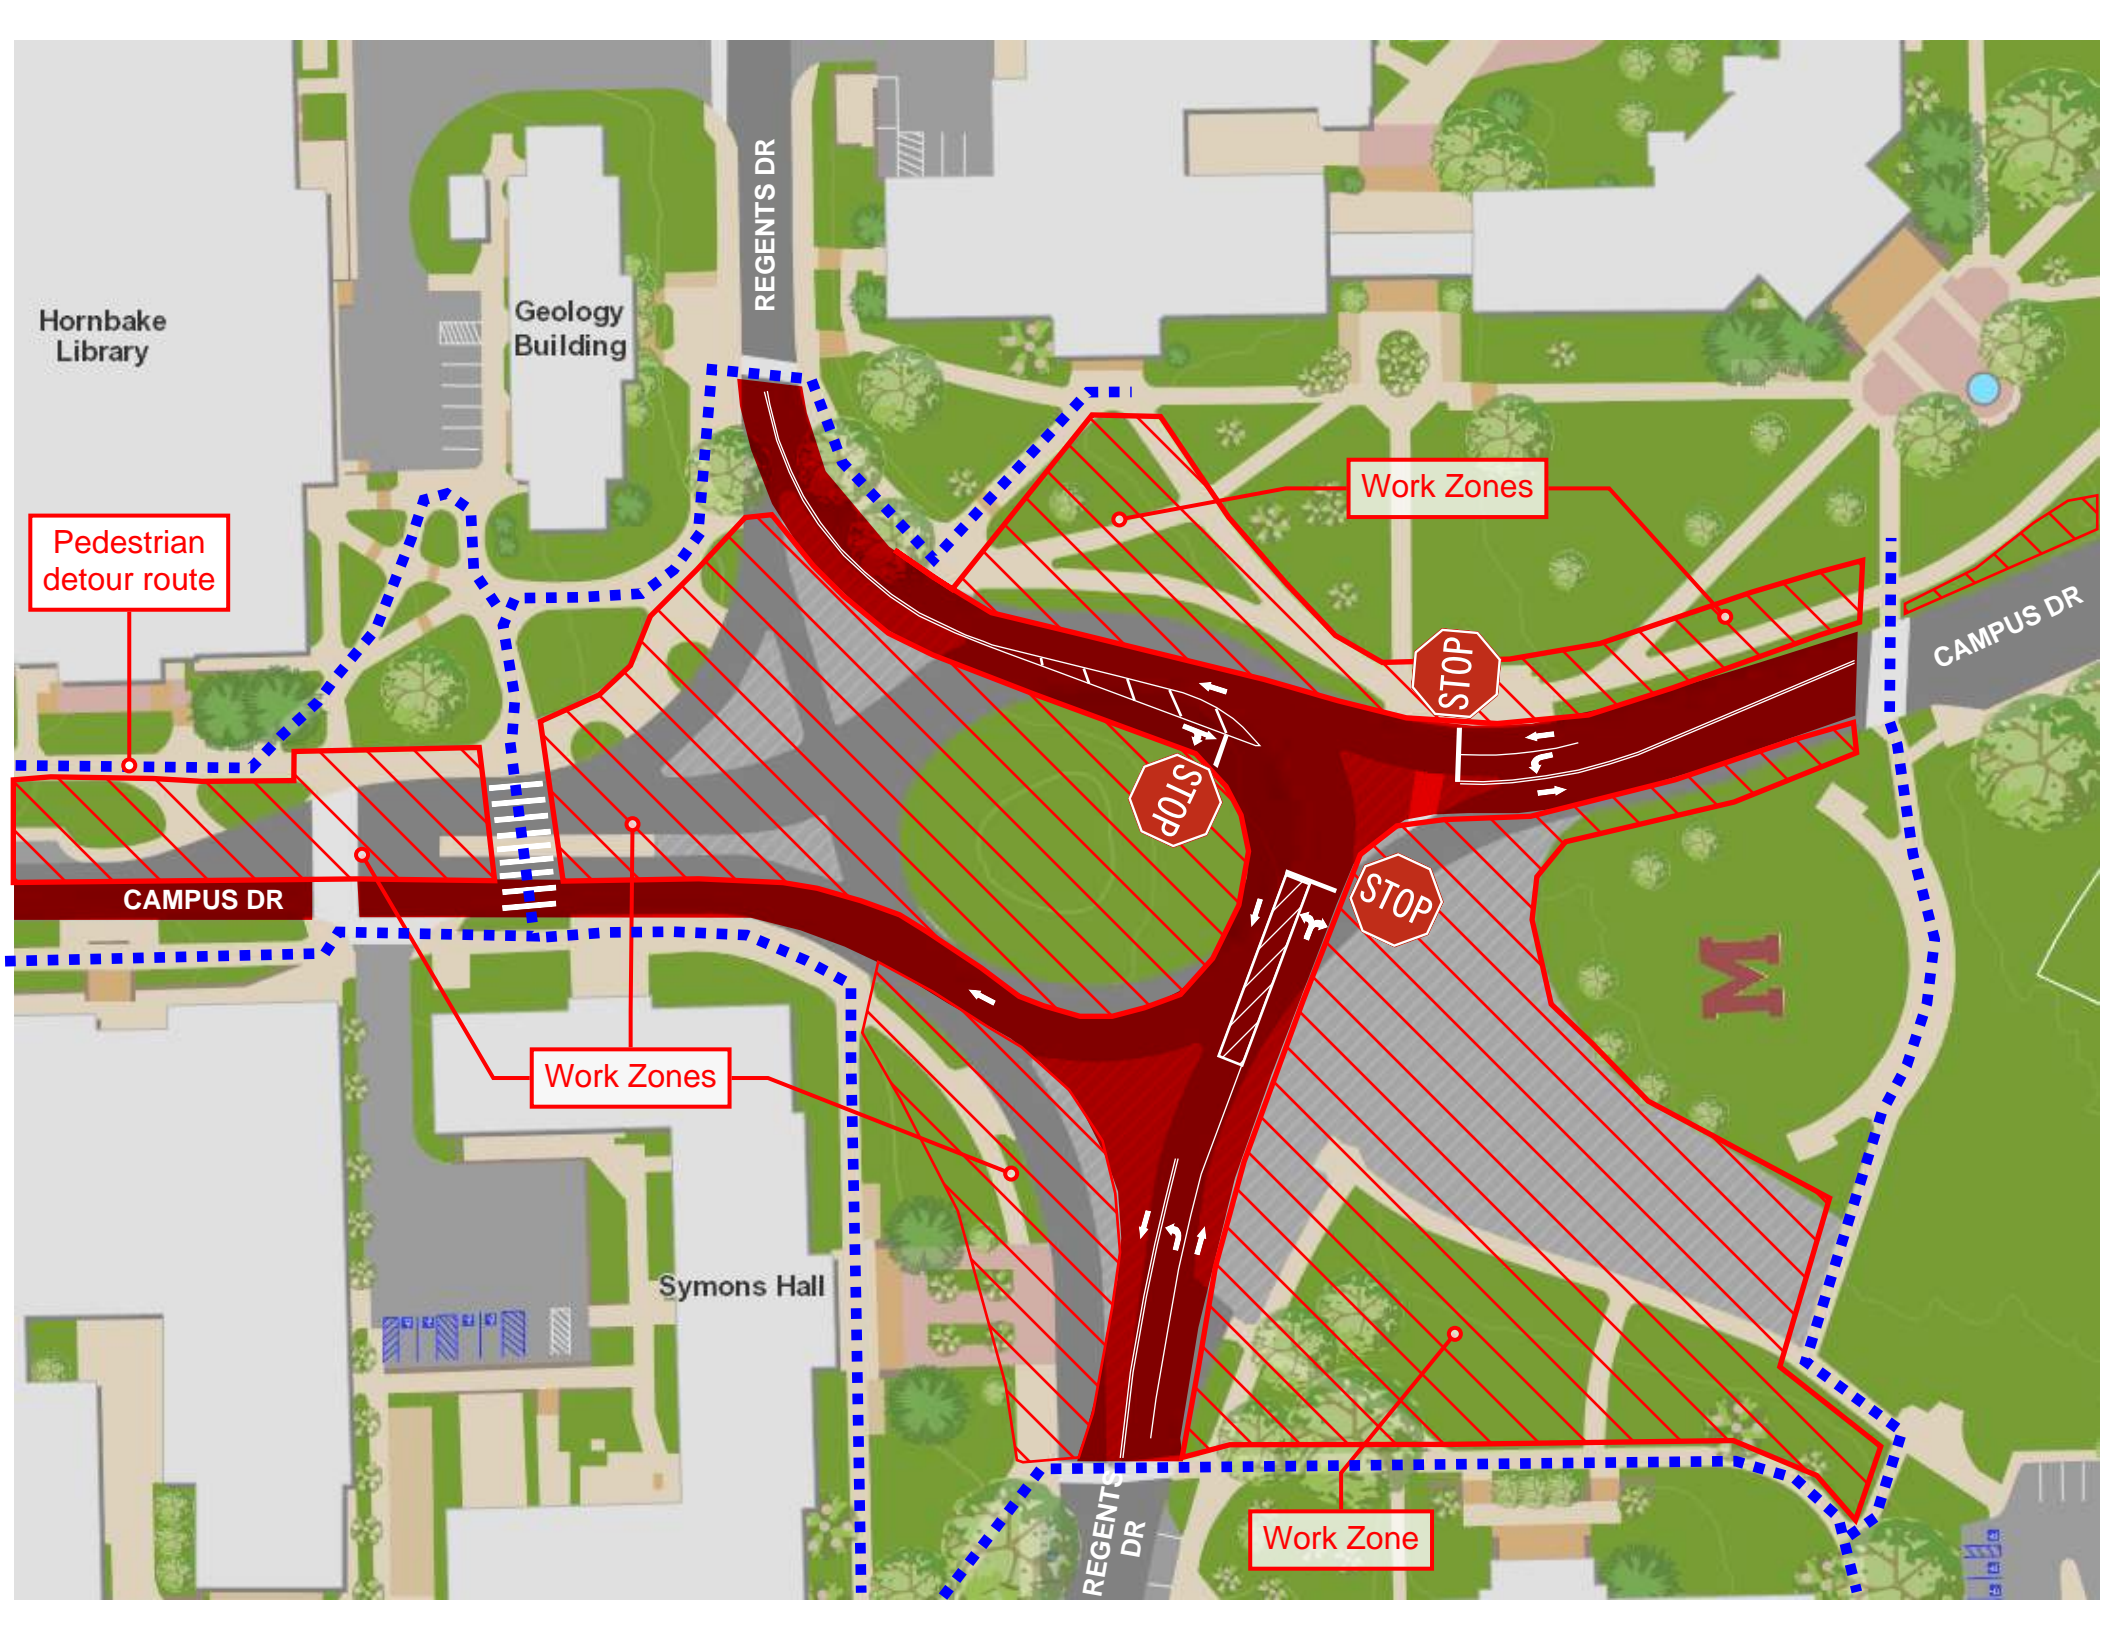

Pedestrian
detour route

CAMPUS DR
Westbound
ONLY

UNION LN

Stamp
Student
Union

Nyumburu
Cultural
Center

Microbiology

Hombake
Plaza

Frederick
Douglass
Square

REGENTS DR

LIBRARY LN

C1

C1

C1

Visitor Center Lot

Work Zone

Pedestrian detour route

Reckord Armory

Turner Hall

BALTIMORE AVE

ONE WAY EAST

Sidewalk CLOSED

Rossborough Lane CLOSED

Sidewalk CLOSED

Pedestrian detour route

Fraternity Row

The Hall

Rossborough Ln

College Park Poly/Tel

Sidewalk
CLOSED

Pedestrian
detour route

Pedestrian
detour route

Bus stop to
be relocated