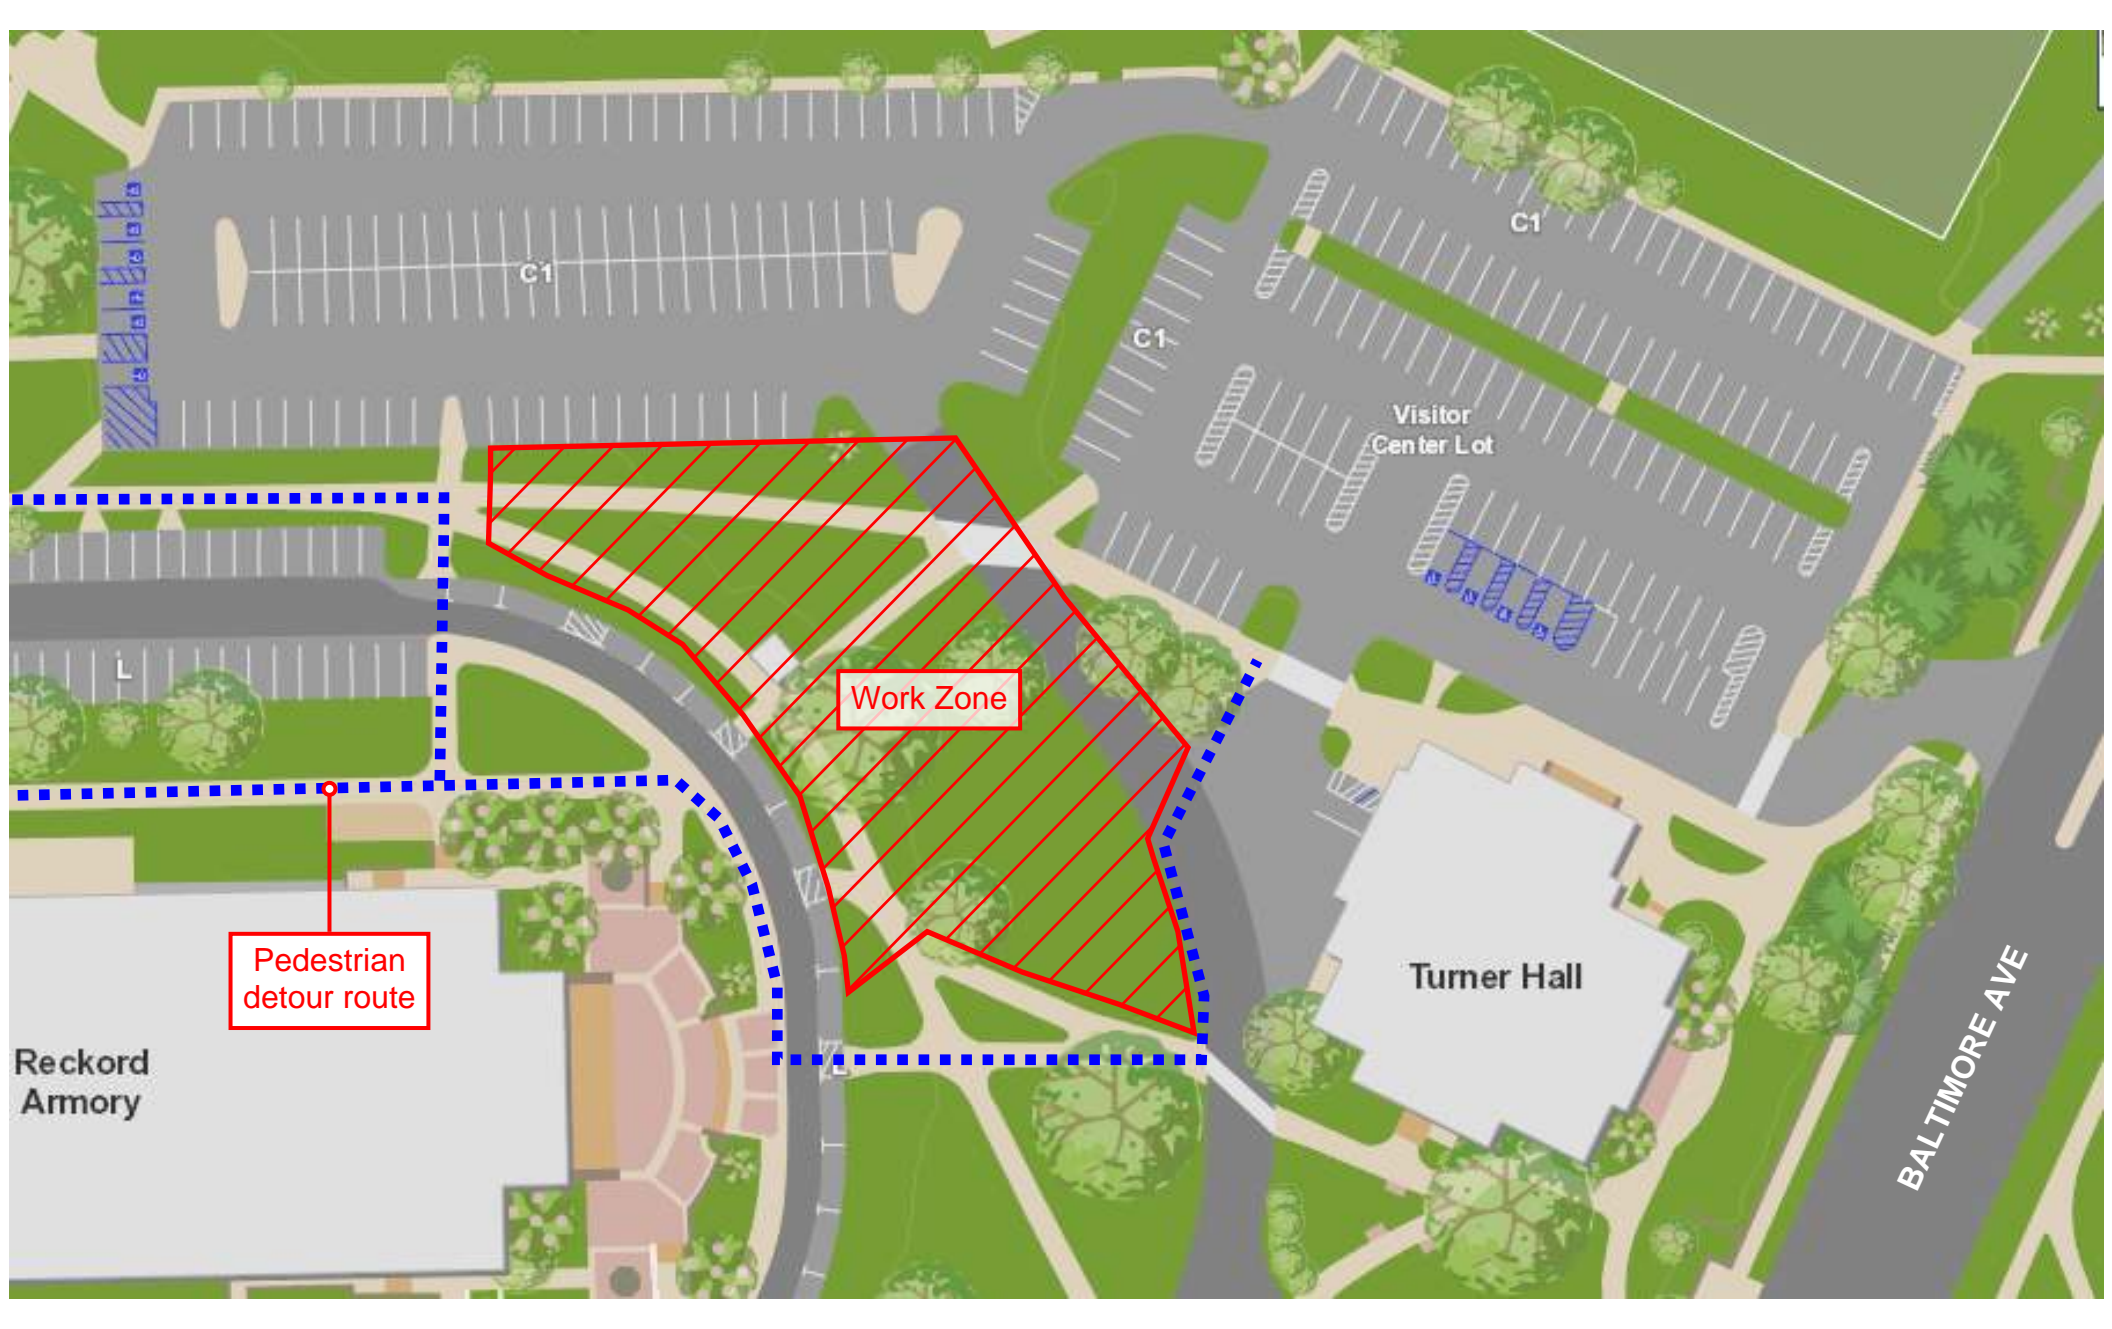

Pedestrian
detour route

CAMPUS DR
Westbound
ONLY

UNION LN

Stamp
Student
Union

Nyumburu
Cultural
Center

Microbiology

Hombake
Plaza

Frederick
Douglass
Square

Hornbake
Library

Geology

Nyumburu
Amphitheater

Health Center

Symons

ESJ

CAMPUS DR

CAMPUS DR

REGENTS DR

LIBRARY LN

C1

C1

C1

Visitor Center Lot

Work Zone

Pedestrian detour route

Reckord Armory

Turner Hall

BALTIMORE AVE

ONE WAY EAST

Sidewalk CLOSED

Rossborough Lane CLOSED

Sidewalk CLOSED

Pedestrian detour route