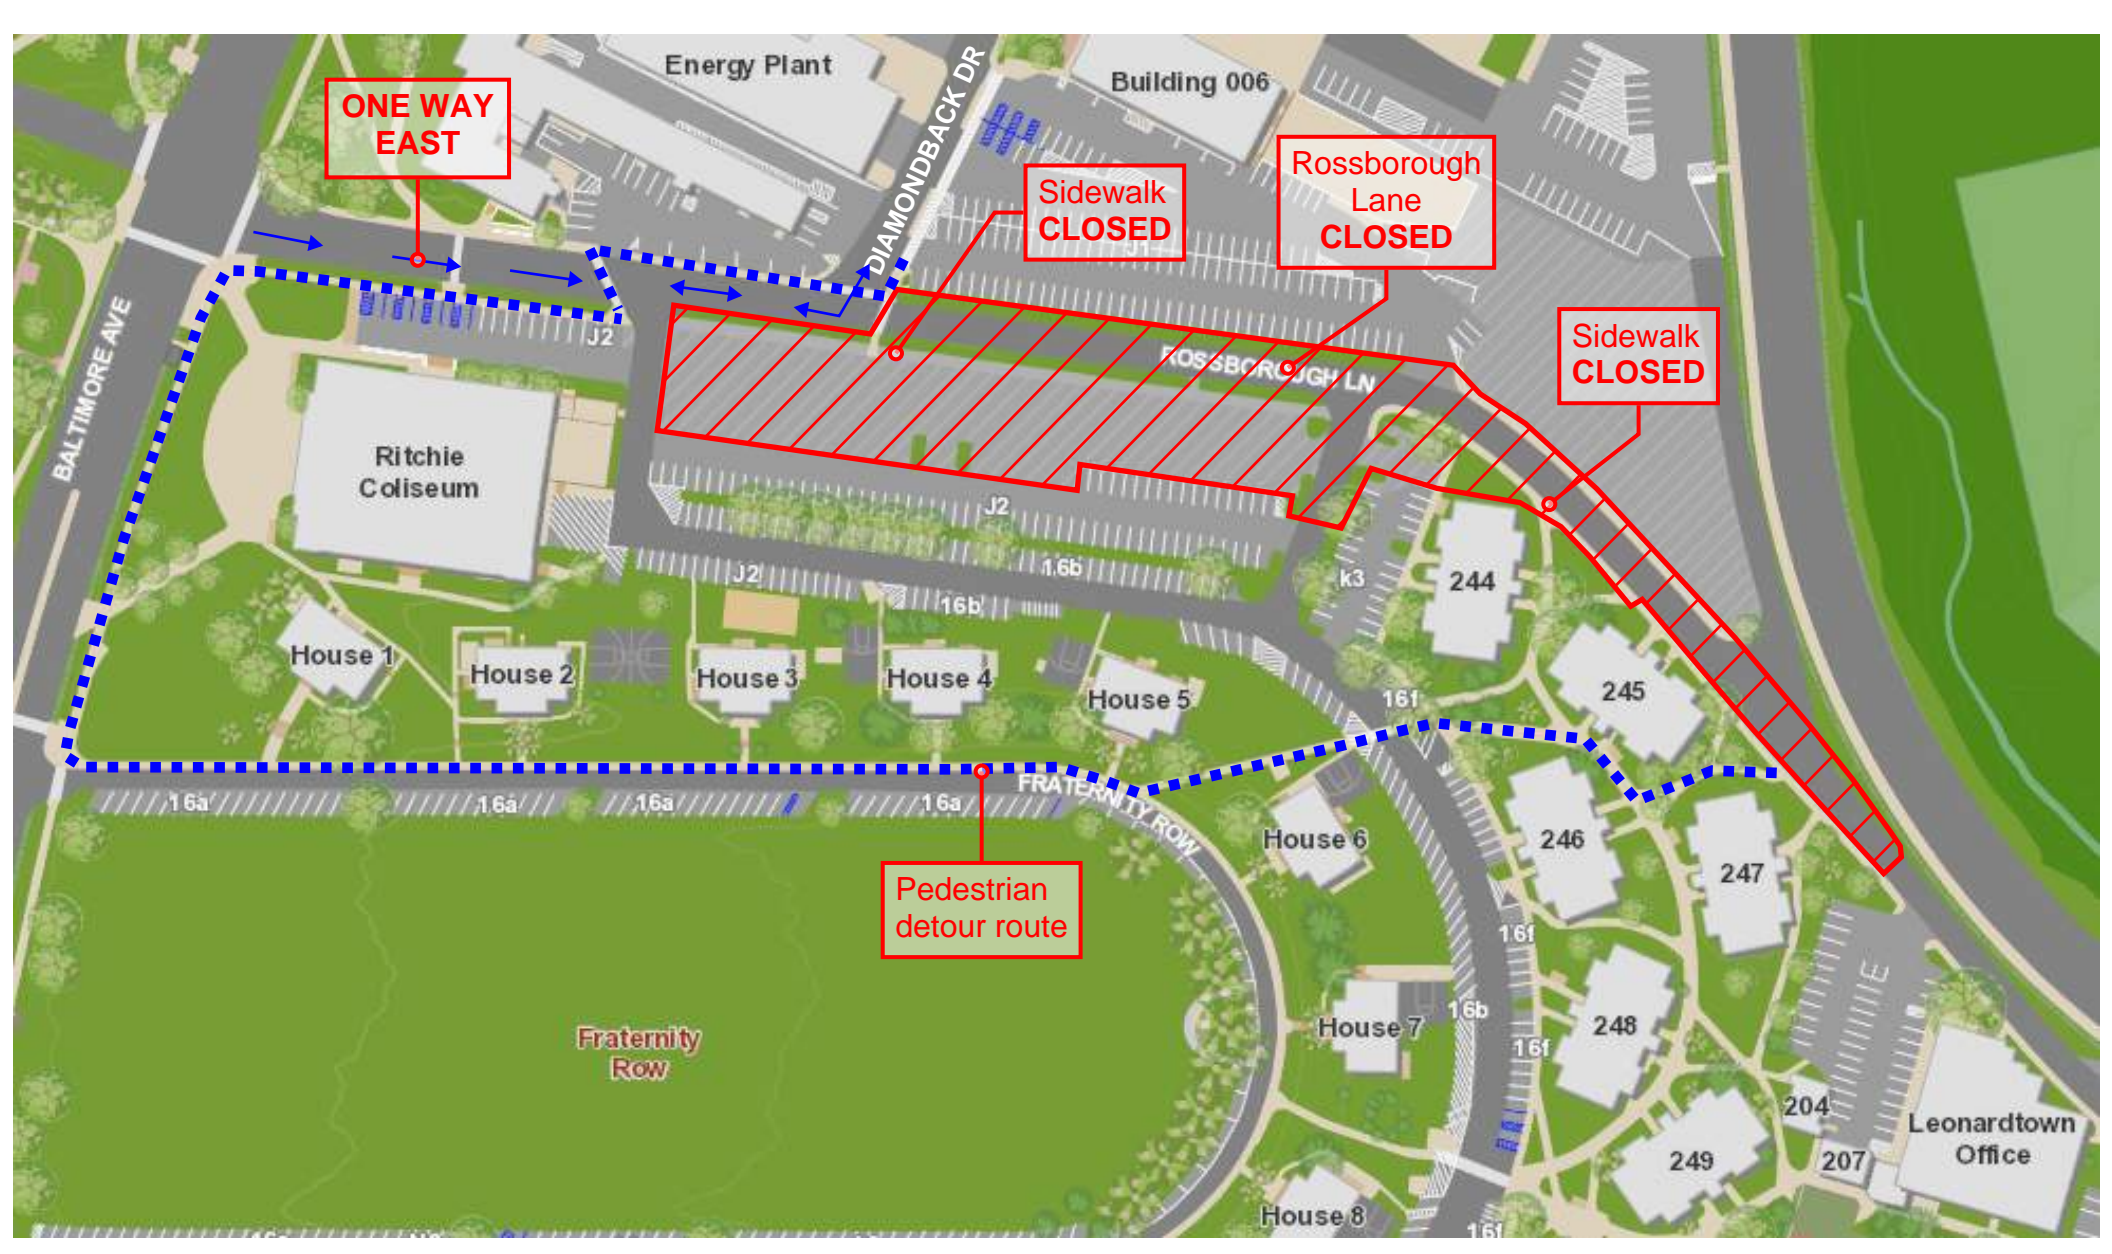

REGENTS DR

LIBRARY LN

C1

C1

C1

Visitor Center Lot

Work Zone

Pedestrian detour route

Reckord Armory

Turner Hall

BALTIMORE AVE

ONE WAY EAST

Sidewalk CLOSED

Rossborough Lane CLOSED

Sidewalk CLOSED

Pedestrian detour route