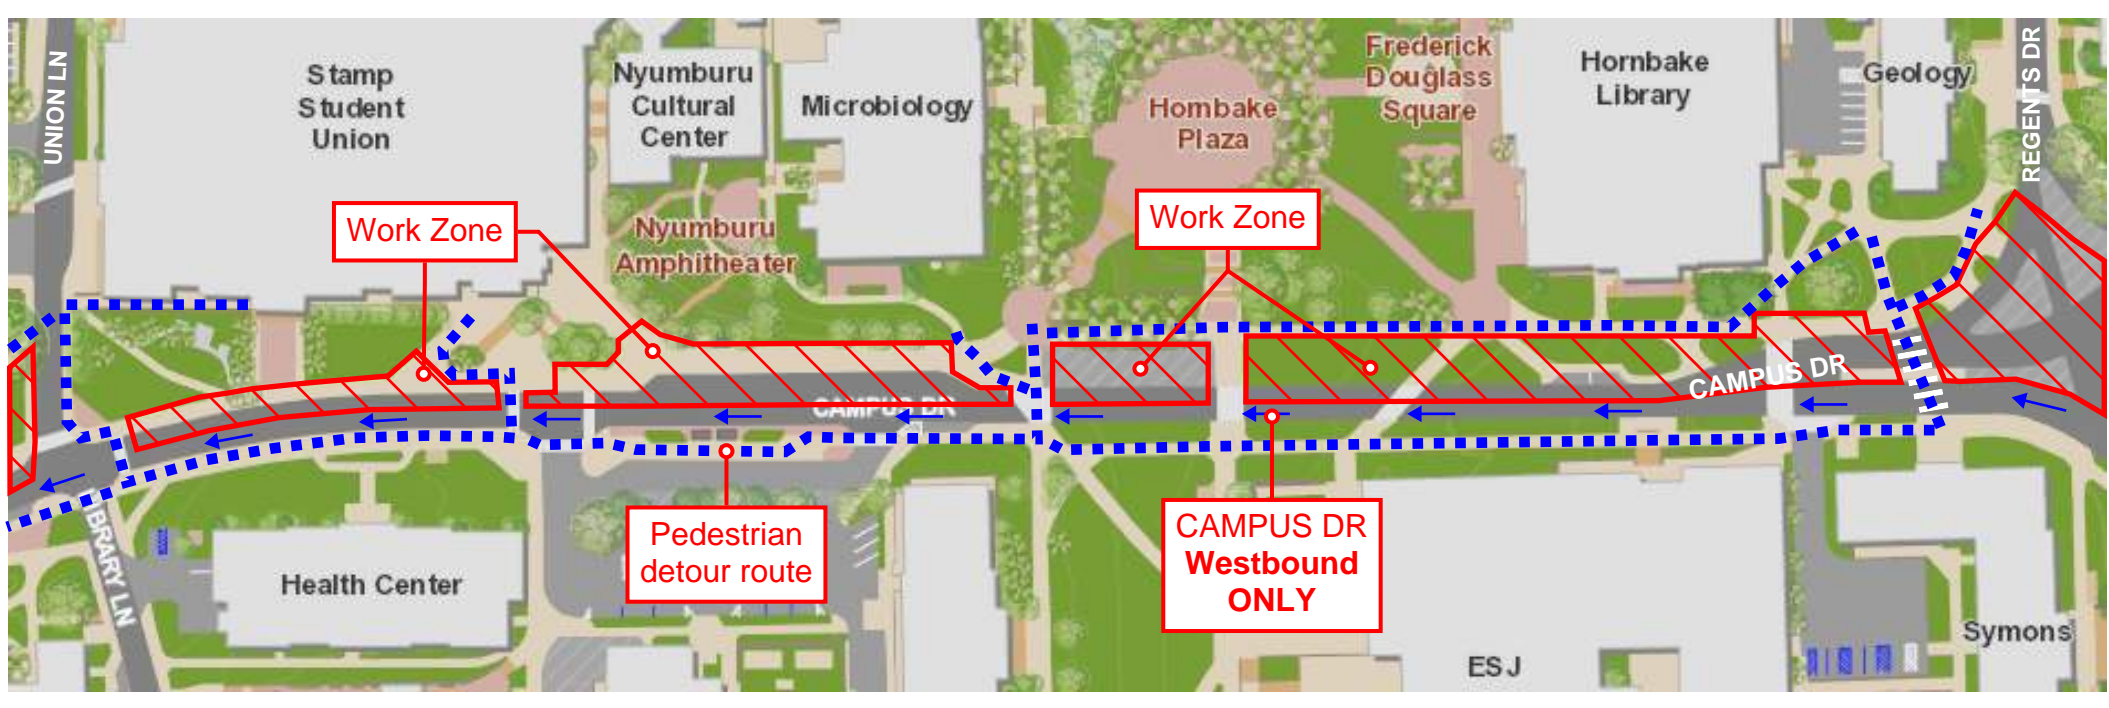

UNION DR Westbound ONLY

Work Zone

Work Zone UNION DR CLOSED

UNION DR

LIBRARY LN

Topiary Testudo & Veteran's Memorial Flag Court

Knight

Knight Hall Pollinator Garden

Benjamin

Dorchester

St. Mary's

CAMPUS DR

1b

Work Zone UNION DR CLOSED

Work Zone

Work Zone

Pedestrian
detour route

CAMPUS DR
Westbound
ONLY

UNION LN

Stamp
Student
Union

Nyumburu
Cultural
Center

Microbiology

Hombake
Plaza

Frederick
Douglass
Square

Reckord Armory

Turner Hall

BALTIMORE AVE

ONE WAY EAST

Sidewalk CLOSED

Rossborough Lane CLOSED

Sidewalk CLOSED

Pedestrian detour route