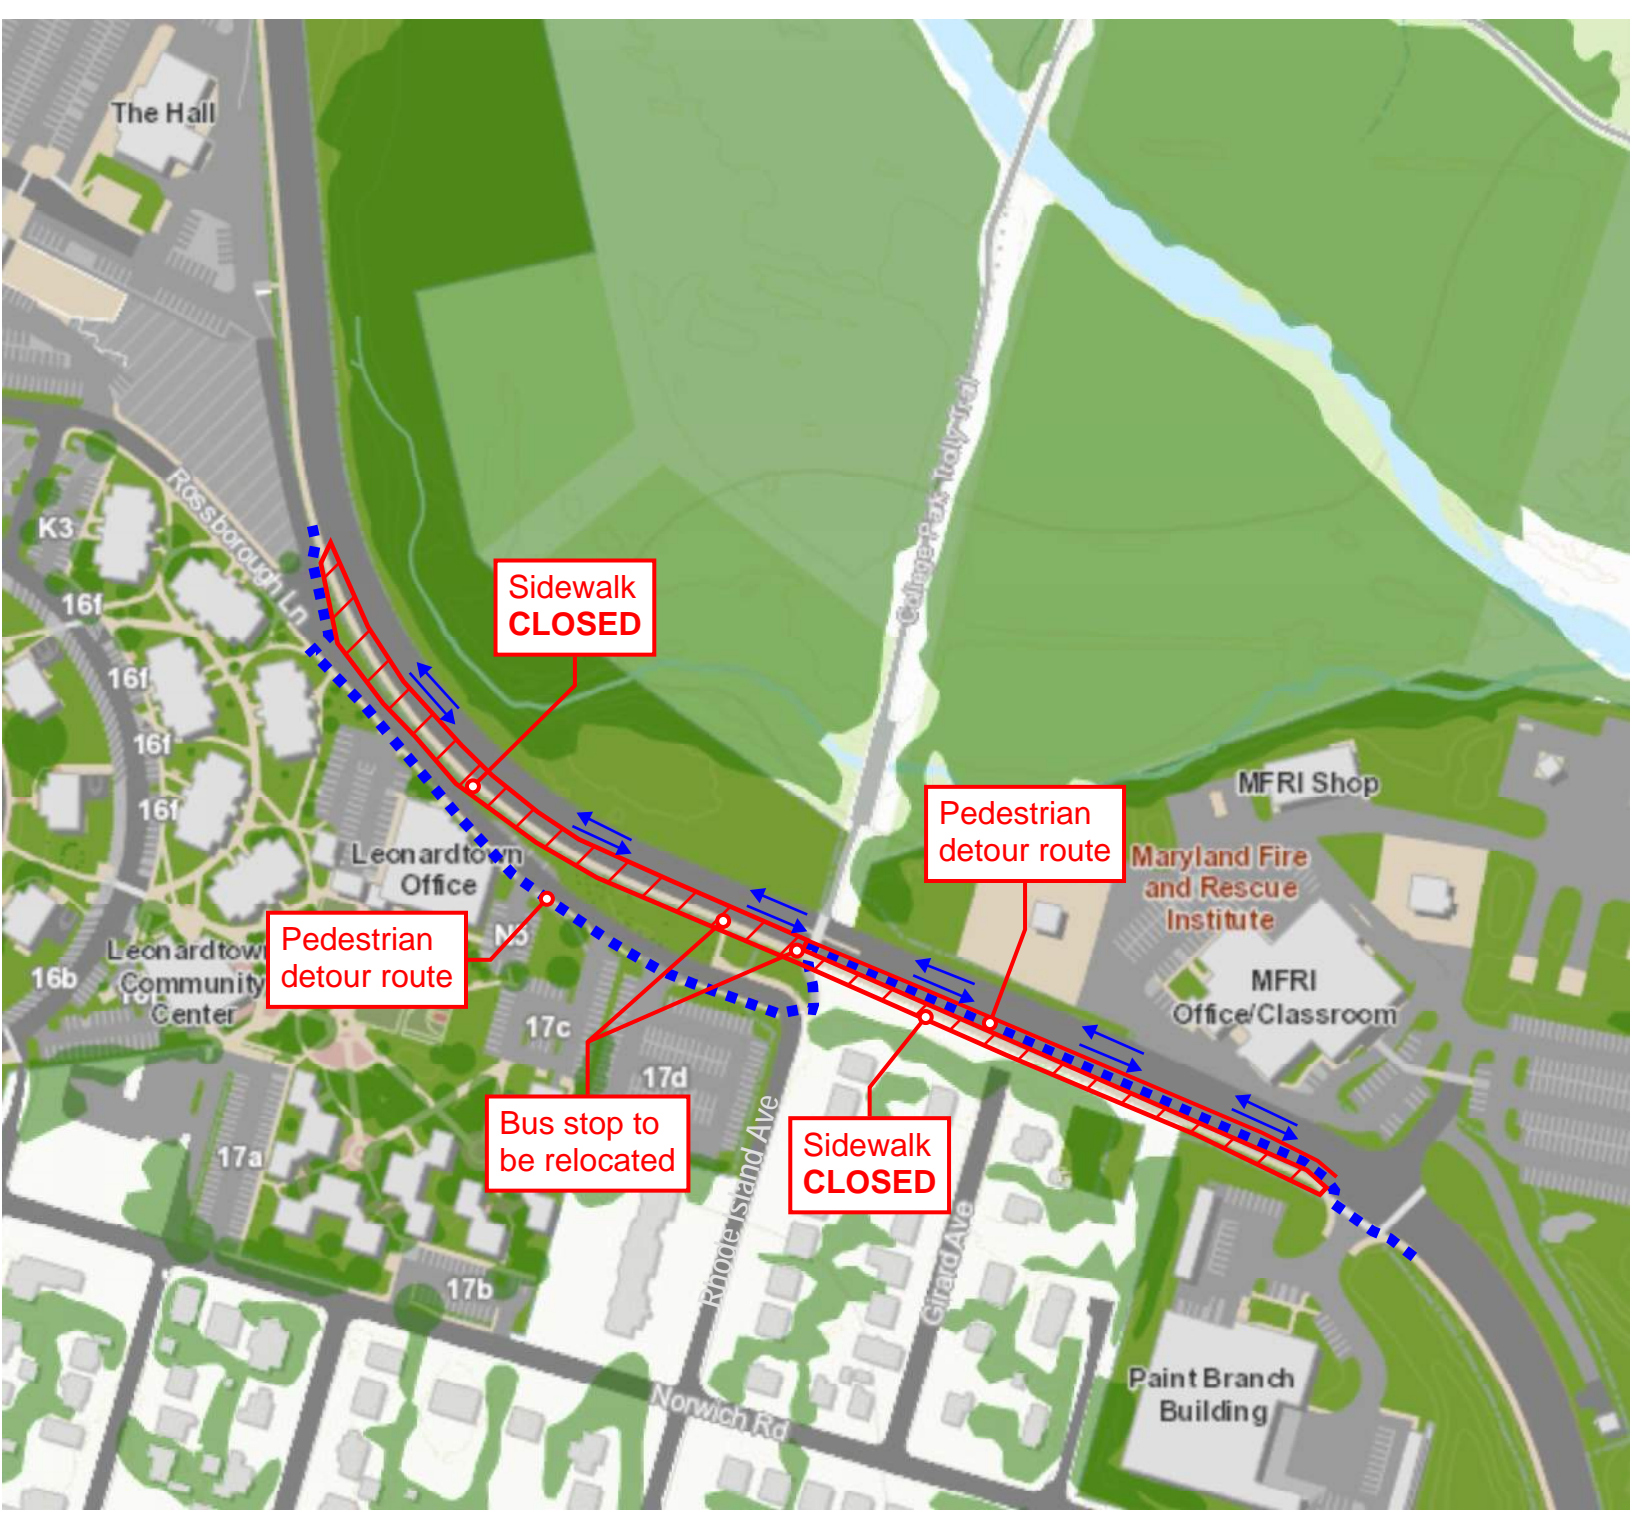

Pedestrian
detour route

CAMPUS DR
Westbound
ONLY

UNION LN

Stamp
Student
Union

Nyumburu
Cultural
Center

Microbiology

Hombake
Plaza

Frederick
Douglass
Square

Reckord Armory

Turner Hall

BALTIMORE AVE

ONE WAY EAST

Sidewalk CLOSED

Rossborough Lane CLOSED

Sidewalk CLOSED

Pedestrian detour route

Fraternity Row

The Hall

Rossborough Ln

College Park Poly/Tel

Sidewalk
CLOSED

Pedestrian
detour route

Pedestrian
detour route

Bus stop to
be relocated